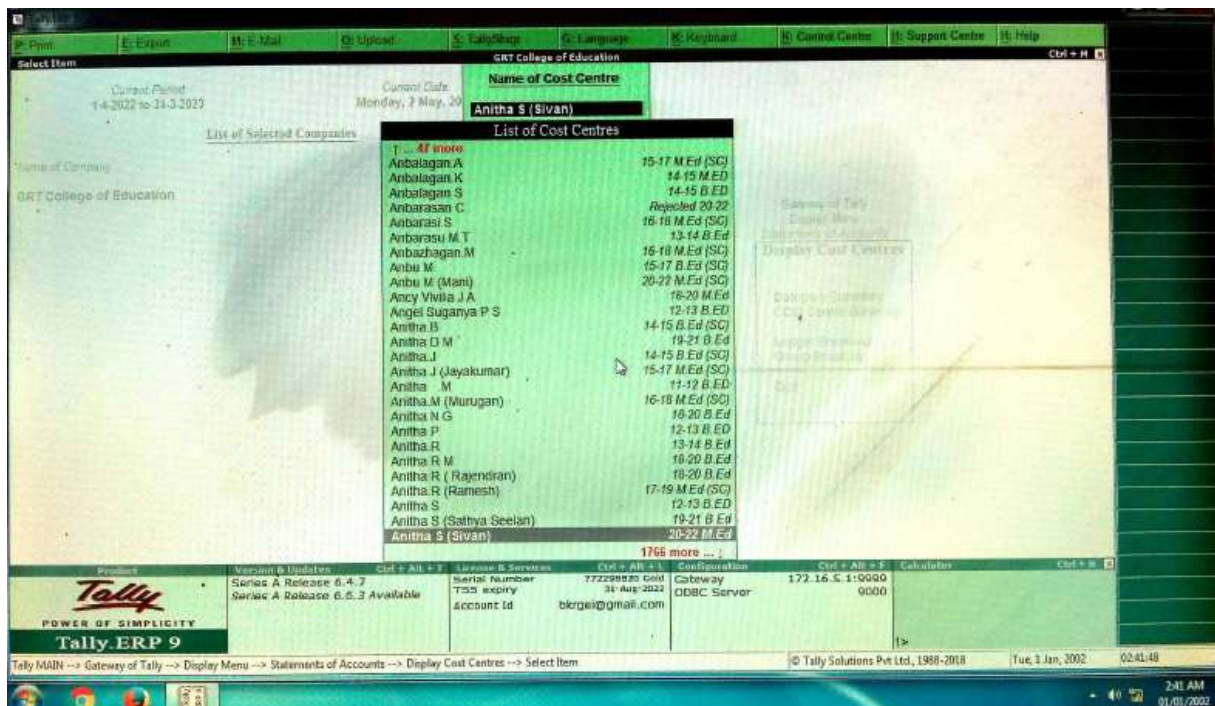

3. Finance and Accounts