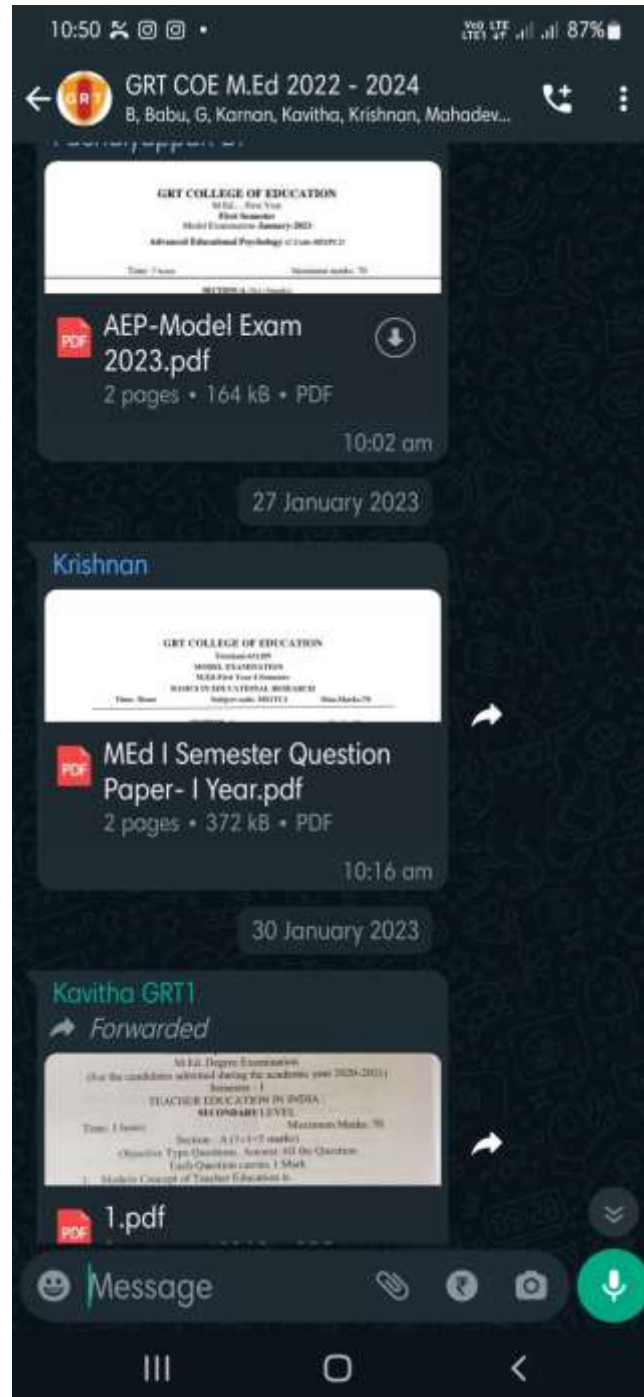

GRT COLLEGE OF EDUCATION

TIRUTTANI-631 209

(Recognised by NCTE & Approved by Govt. of Tamil Nadu Affiliated by
Tamil Nadu Teacher's Education University)