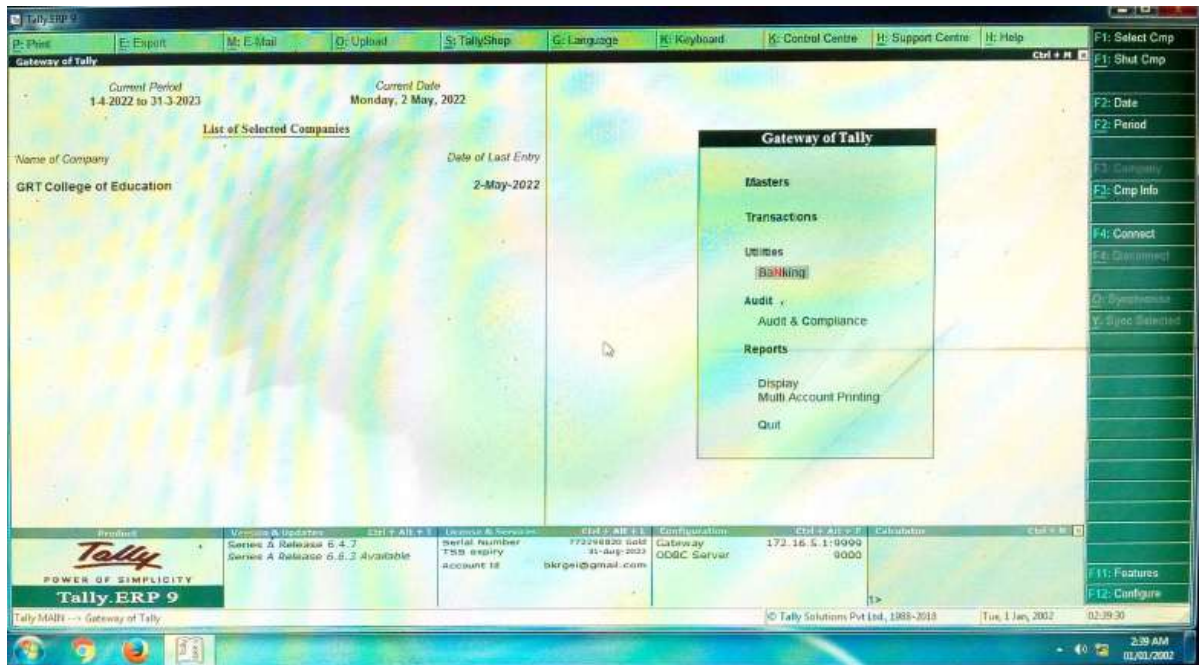

3. Finance and Accounts